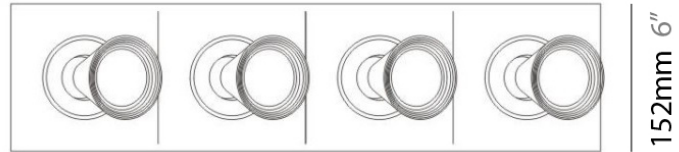

CIRCE SURFACE

D92048

PROJECT	
TYPE	
NOTES	
QUANTITY	
DATE	

GENERAL

Series: Circe
Brand: Milan
Division: Design
Mounting Type: Surface
Mounting Location: Ceiling
Subcategory: Spots

PHYSICAL

Shape: Rectangle
Length (mm): 610
Length (in): 24
Width (mm): 152
Width (in): 6
Height (mm): 114
Height (in): 4 1/2
Weight (kg): 3.6
Weight (lbs): 8
Fixture Finish: Metallic Gray
Fixture Material: Metal

ELECTRICAL

Number of Lamps: 4
Lamp Type: LED Retrofit
Lamp Shape: MR16
Bulb Included: Bulb Not Included
Total Output Wattage (W): 40
Max. Wattage Per Lamp (W): 10
Lamp Base: GU10
Input Voltage (V): 120

LED

OPTICAL

Adjustability: Rotational 350°; Tilt 90°

RATINGS AND CERTIFICATIONS

Certified By: CSA Certified to UL and CSA Standards
IP rating: IP20

610mm 24"

152mm 6"