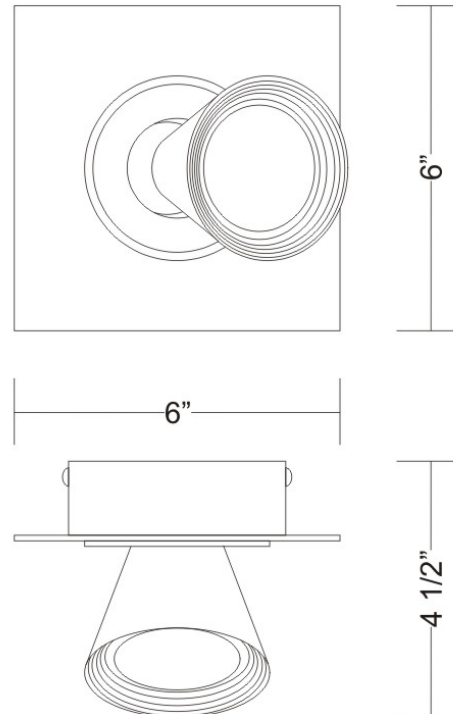

CIRCE SURFACE

D92045

GENERAL

Series: Circe
Brand: Milan
Division: Design
Mounting Type: Surface
Mounting Location: Wall / Ceiling
Subcategory: Ambient

PHYSICAL

Shape: Cone
Length (mm): 152
Length (in): 6
Width (mm): 152
Width (in): 6
Height (mm): 114
Height (in): 4.5
Weight (lbs): 2.7
Fixture Material: Aluminum

ELECTRICAL

Number of Lamps: 1
Lamp Type: LED Retrofit / Halogen
Lamp Shape: MR20
Bulb Included: Bulb Not Included
Total Output Wattage (W): 18 / 75
Max. Wattage Per Lamp (W): 18 / 75
Lamp Base: GU10
Input Voltage (V): 120

LED

OPTICAL

RATINGS AND CERTIFICATIONS

Certified By: CSA Certified to UL and CSA Standards
IP rating: IP20