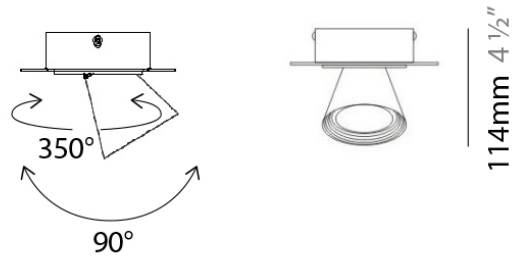

114mm 4 1/2"